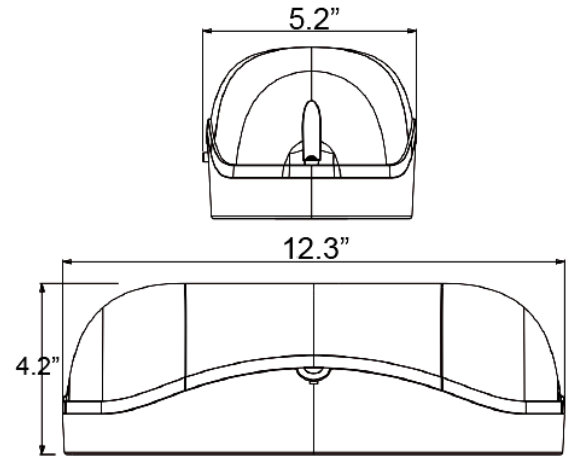

## DIMENSIONS:

#### ELECTRICAL SPECIFICATIONS:

- Voltage: Dual 120-277V
- Wattage: 6W (2 Head)